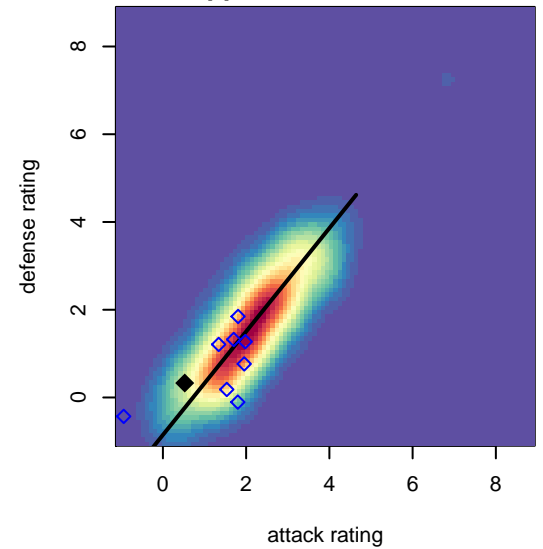

PVSC United Warriors B02

Portneuf Valley SC
 Pocatello, ID
 B02 total strength=923
 attack=1.69 defense=1.39

alt names used:
 PVSC UNITED WARRIORS (ID)
 PVSC UNITED WARRIORS (ID)

Venues played:
 2016 Performance Cup U15/16B Silver
 2016 Canyon Rim Classic U15B U15
 2016 PVSC Spring Classic BU15

PVSC United Warriors B02
 Dots are actual minus expected GF (blue circles) and GA (red triangles).
 Blue line is smoothed change in attack strength. Red is smoothed change in defense strength.

**attack and defense variance (black dot)
relative to other teams
and top 10 in region**

**attack and defense rating
relative to others at age
and all opponents in last 13 months**

**attack and defense rating
relative to others at age
and all opponents in last 13 months**

Performance relative to 13 month average

Performance relative to 13 month average

Distribution of opponents
 Red = Lose zone, Blue = Win zone, Green = Even
 Black line separates win/lose zones

lot. A=Neither has attack advantage, B=Opponent has both attack and defense advantage, C=Opponent has both attack and defense disadvantage, D=Both have