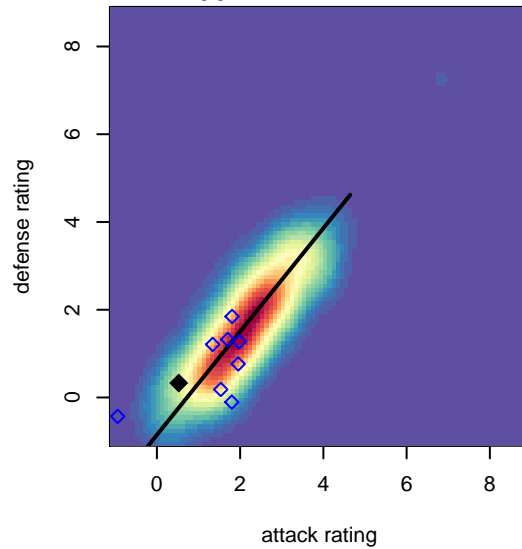

PVSC United Warriors B02

Portneuf Valley SC
 Pocatello, ID
 B02 total strength=923
 attack=1.69 defense=1.39

alt names used:
 PVSC UNITED WARRIORS (ID)
 PVSC UNITED WARRIORS (ID)

Venues played:
 2016 Performance Cup U15/16B Silver
 2016 Canyon Rim Classic U15B U15
 2016 PVSC Spring Classic BU15

PVSC United Warriors B02
 Dots are actual minus expected GF (blue circles) and GA (red triangles).
 Blue line is smoothed change in attack strength. Red is smoothed change in defense strength.

**attack and defense variance (black dot)
relative to other teams
and top 10 in region**

**attack and defense rating
relative to others at age
and all opponents in last 13 months**

**attack and defense rating
relative to others at age
and all opponents in last 13 months**

Performance relative to 13 month average

Performance relative to 13 month average

Distribution of opponents
 Red = Lose zone, Blue = Win zone, Green = Even
 Black line separates win/lose zones

lot. A=Neither has attack advantage, B=Opponent has both attack and defense advantage, C=Opponent has both attack and defense disadvantage, D=Both have