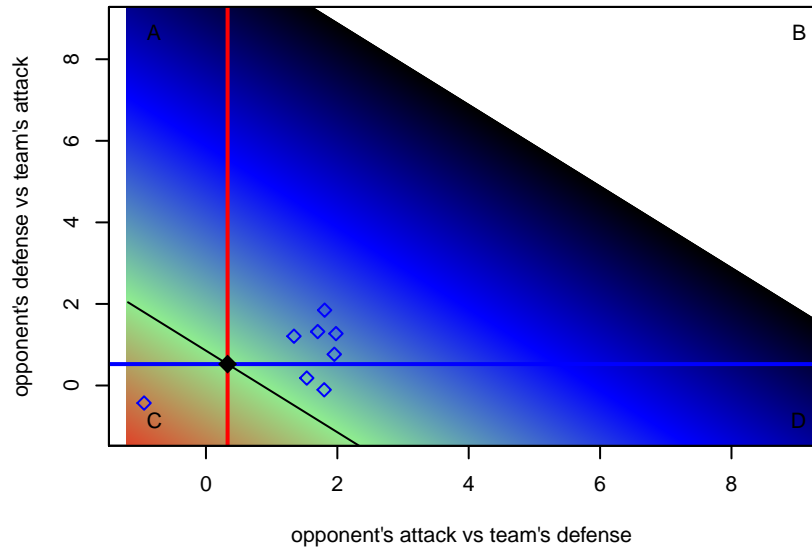

PVSC United Warriors B02
 Dots are actual minus expected GF (blue circles) and GA (red triangles).
 Blue line is smoothed change in attack strength. Red is smoothed change in defense strength.

**attack and defense variance (black dot)
relative to other teams
and top 10 in region**

**attack and defense rating
relative to others at age
and all opponents in last 13 months**

**attack and defense rating
relative to others at age
and all opponents in last 13 months**

Performance relative to 13 month average

Performance relative to 13 month average

Distribution of opponents
 Red = Lose zone, Blue = Win zone, Green = Even
 Black line separates win/lose zones

lot. A=Neither has attack advantage, B=Opponent has both attack and defense advantage, C=Opponent has both attack and defense disadvantage, D=Both have