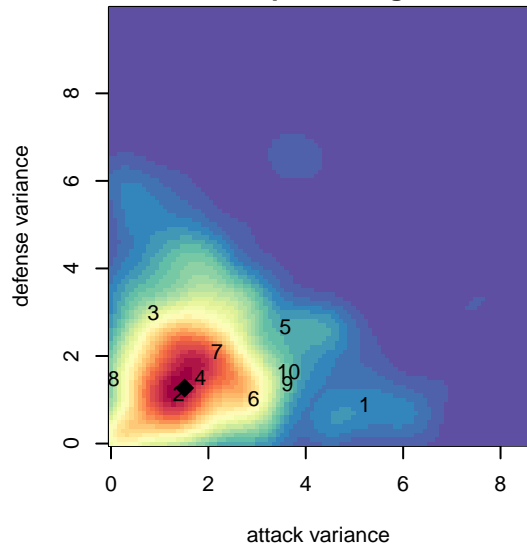

PVSC United Warriors B02

Portneuf Valley SC
 Pocatello, ID
 B02 total strength=923
 attack=1.69 defense=1.39

alt names used:
 PVSC UNITED WARRIORS (ID)
 PVSC UNITED WARRIORS (ID)

Venues played:
 2016 Performance Cup U15/16B Silver
 2016 Canyon Rim Classic U15B U15
 2016 PVSC Spring Classic BU15

PVSC United Warriors B02
 Dots are actual minus expected GF (blue circles) and GA (red triangles).
 Blue line is smoothed change in attack strength. Red is smoothed change in defense strength.

**attack and defense variance (black dot)
relative to other teams
and top 10 in region**

Performance relative to 13 month average

Distribution of opponents
 Red = Lose zone, Blue = Win zone, Green = Even
 Black line separates win/lose zones

lot. A=Neither has attack advantage, B=Opponent has both attack and defense advantage, C=Opponent has both attack and defense disadvantage, D=Both have